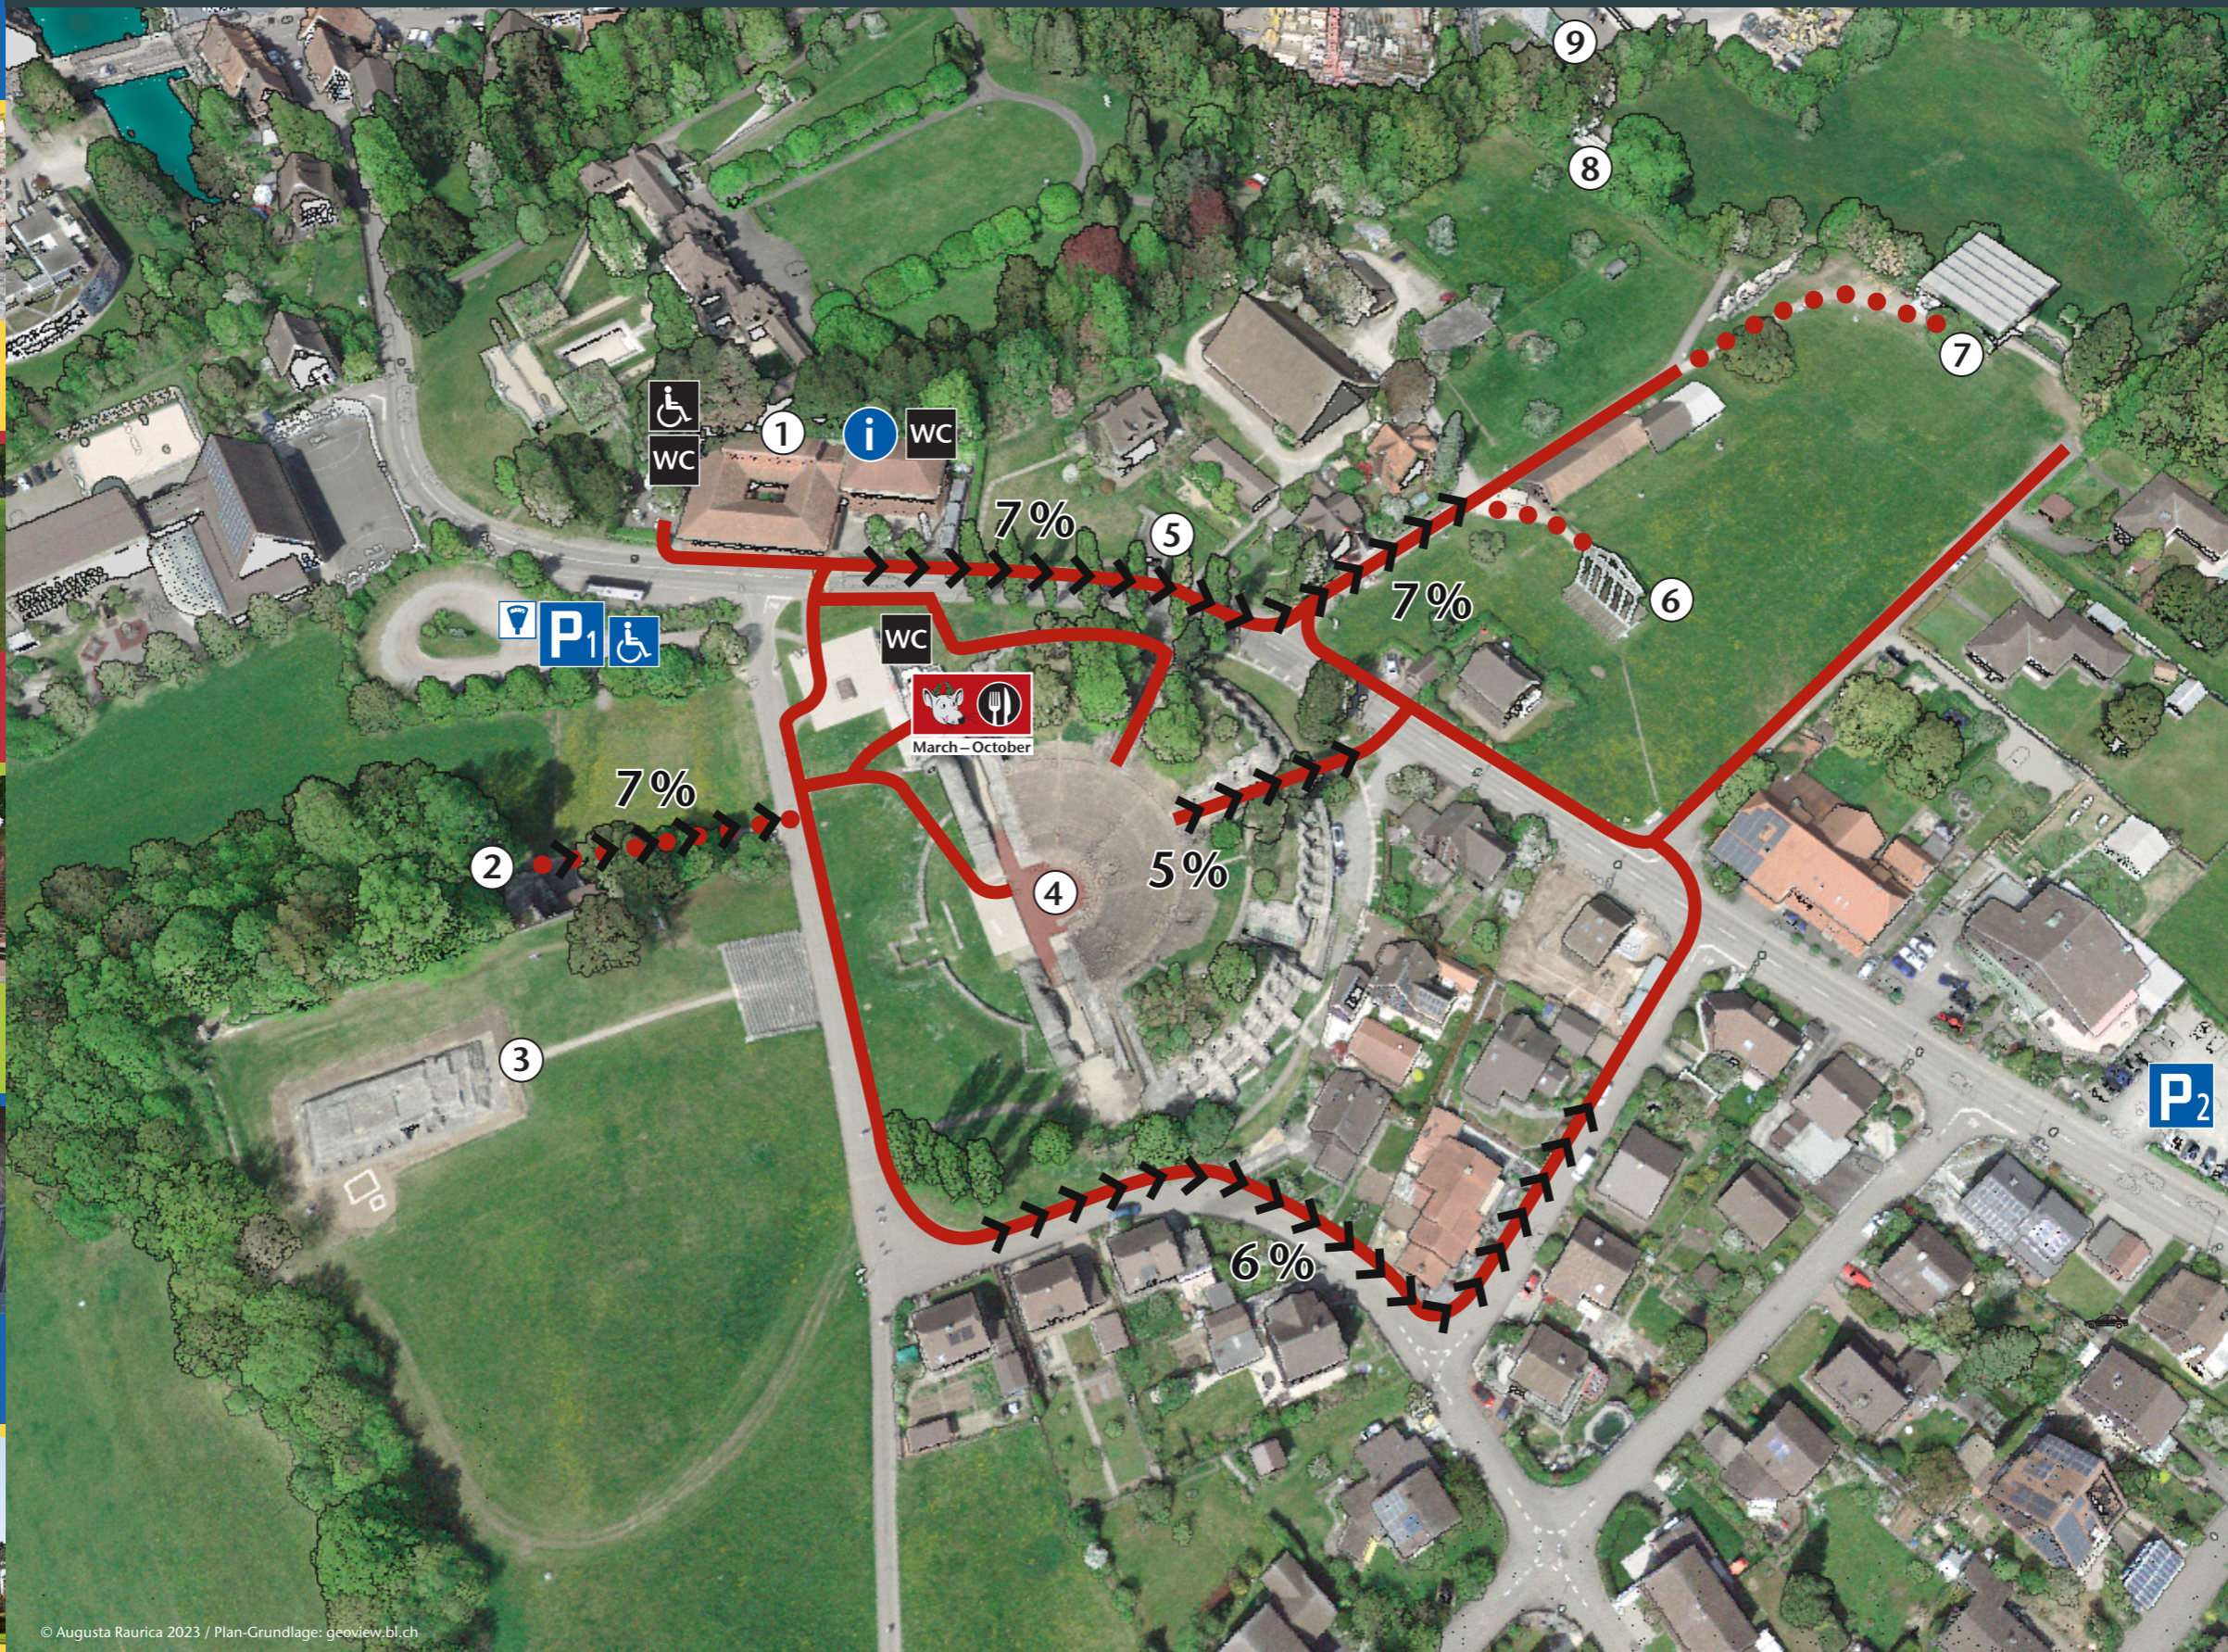

Augusta Raurica with limited mobility

Paved way

Unpaved road

Path with slope

Access possible

Access not possible

© Augusta Raurica 2023 / Plan-Grundlage: geoview.bl.ch

www.augusta-raurica.ch

Eidgenössisches Departement des Innern EDI
Bundesamt für Kultur BAK

BASEL
LANDSCHAFT